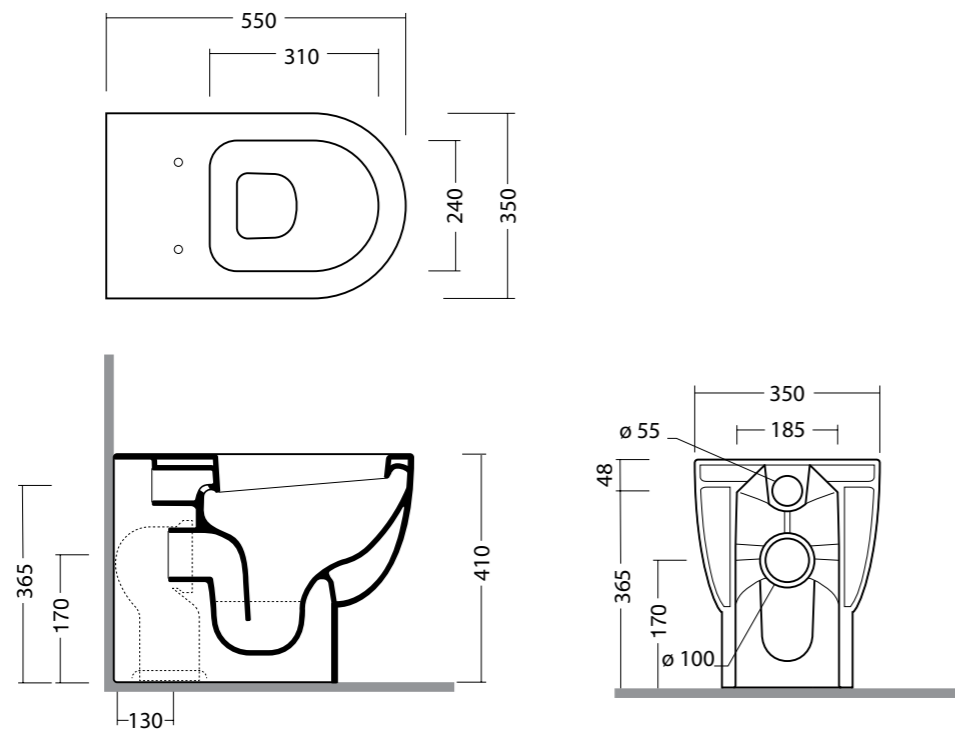

technicalform

FORM bidet sospeso cod. 22210101
 Bidet sospeso form monoforo.
 Wall hung bidet form single tap hole.

technicalform

FORM BIDET cod. 22230101
 Bidet from monoforo.
 Bidet from single tap hole.