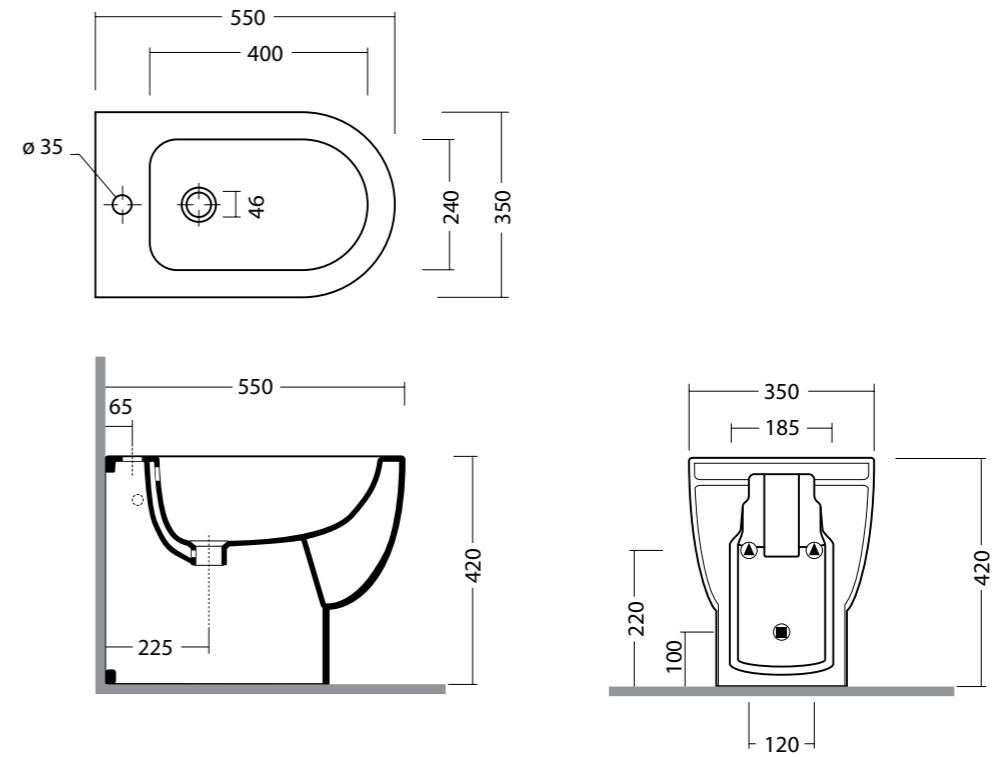

FORM BIDET cod. 22230101
Bidet from monoforo.
Bidet from single tap hole.