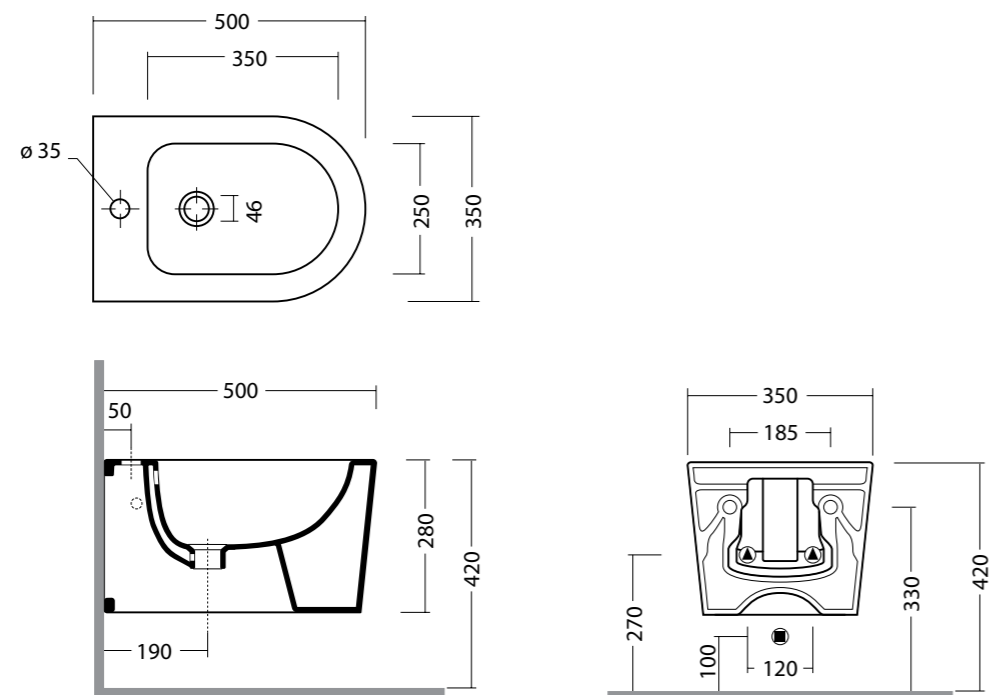

FORM vaso cod. 22220101
Vaso form con scarico a p. trasformabile a s. con curva tecnica.
WC form with p. outlet convertible to an s. with plastic pipe setting.

FORM SQUARE sospeso cod. 22310101
Bidet sospeso form square monoforo.
Wall hung bidet form square single tap hole.