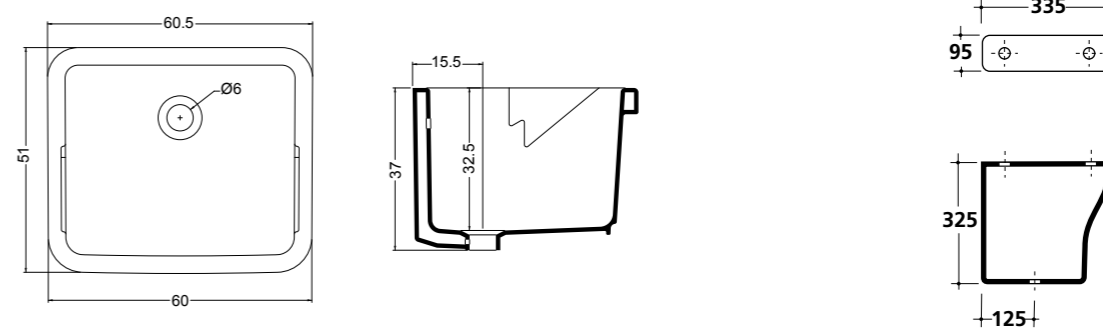

LAUNDRY 45x36 cod. 300300
Pilozzo Laundry da cm.45x36
Basin Laundry of cm.45x36

COMMUNITY canale cod. 200207 / 2002074
Lavabo canale Community 90/120
Washbasin Community 90/120

LAUNDRY 60x45 cod. 300302
Pilozzo Laundry da cm.60x45
Basin Laundry of cm.60x45