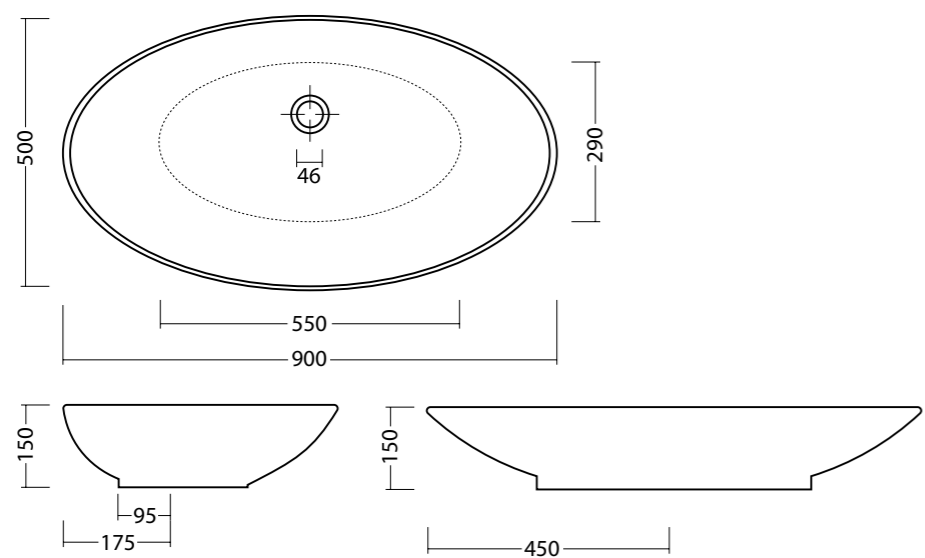

JOKER TRAY cod. 29200301
Lavabo joker tray, rubinetteria da piano o parete. Installazione appoggio.
Washbasin joker tray wall or countertop tap hole. Countertop installation.

JOKER SPOON cod. 29130301
Lavabo joker spoon, rubinetteria da piano o parete. Installazione appoggio.
Washbasin joker spoon wall or countertop tap hole. Countertop installation.