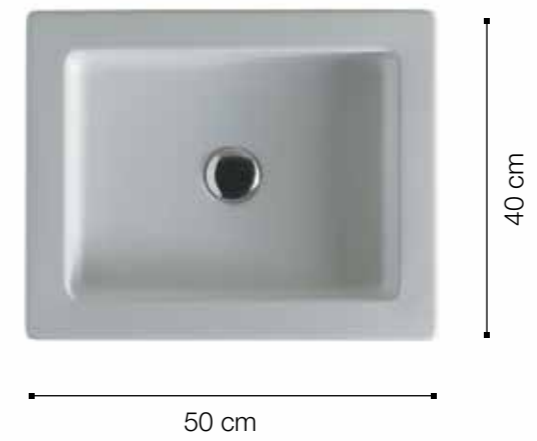

logic

50x40

cod. 21110701

Lavabo logic 50x40, rubinetteria da piano o a parete. Installazione ad appoggio o incasso.
Washbasin logic 50x40, countertop or wall tap hole. Countertop and built-in installation.