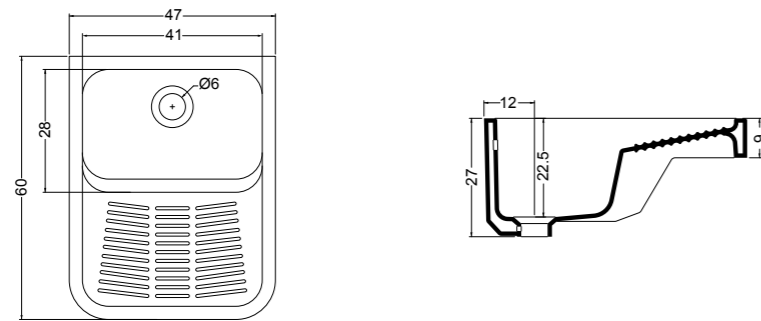

LAUNDRY 50x60 cod. 300305
Pilozzo laundry da cm.50x60 con strizzatoio
Basin laundry of cm.50x60 with wringer

technicalgarda