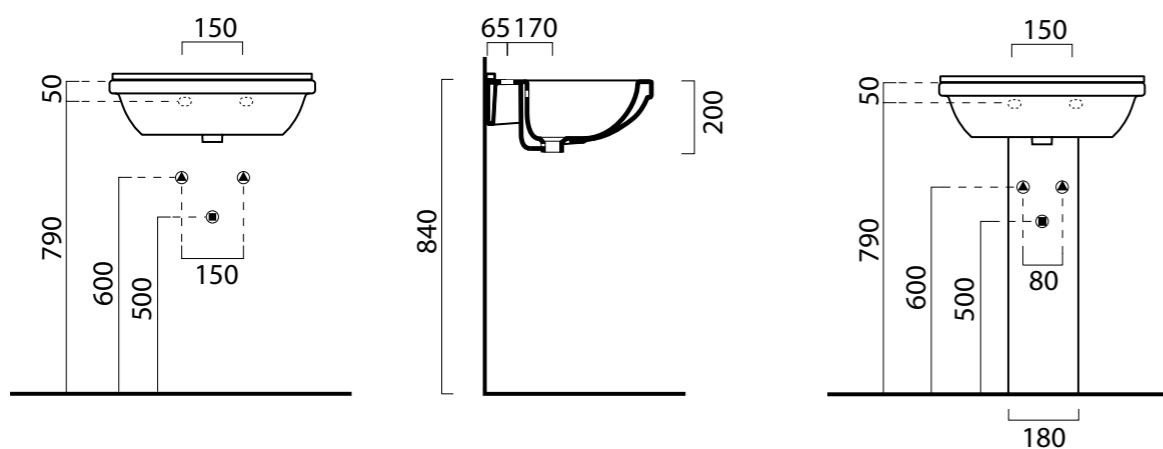

technicalshort

SHORT 65 cod. 6530180101
 Lavabo short 65 monoforo, installazione sospesa o su colonna.
 Washbasin short 65, single tap hole, wall-hung or on pedestal installation.

technicalshort

SHORT sospeso cod. 30120101
 Bidet sospeso short monoforo.
 Wall hung bidet short single tap hole.