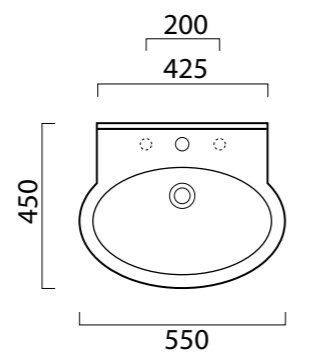

SHORT 55 cod. 30180101
Lavabo short 55 monoforo, installazione sospesa o su colonna.
Washbasin short 55, single tap hole, wall-hung or on pedestal installation.