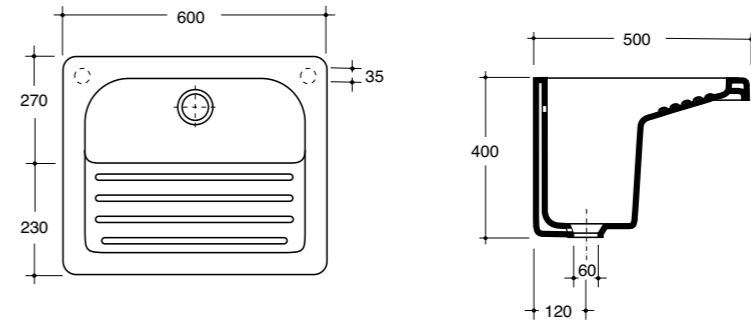

technicalbracciano

BRACCIANO 60x50 cod. 300311
Lavatoio Bracciano da cm.60x50 con strizzatoio
Basin Bracciano of cm.60x50 with wringer