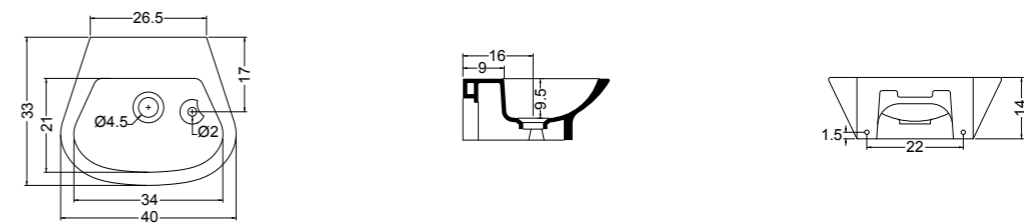

SLEEPY vaso infanzia S cod. 400400
Vaso infanzia Sleepy scarico a terra
Infancy Wc sleepy with floor drain

SLEEPY 47x33 cod. 400403
Lavabo ad angolo Sleepy da cm.47x33
Corner washbasin Sleepy of cm.47x33

SLEEPY vaso infanzia P cod. 400401
Vaso infanzia Sleepy scarico a parete
Infancy Wc sleepy with wall drain

SLEEPY PENTA cod. 400409
Lavabo ad angolo Sleepy Penta
Corner washbasin Sleepy Penta