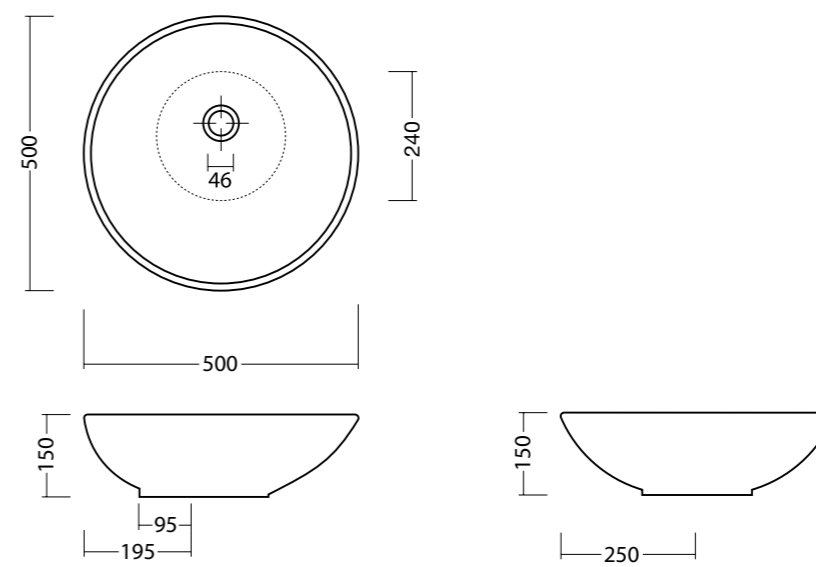

JOKER TRAY cod. 29200301
Lavabo joker tray, rubinetteria da piano o parete. Installazione appoggio.
Washbasin joker tray wall or countertop tap hole. Countertop installation.

JOKER SPOON cod. 29130301
Lavabo joker spoon, rubinetteria da piano o parete. Installazione appoggio.
Washbasin joker spoon wall or countertop tap hole. Countertop installation.