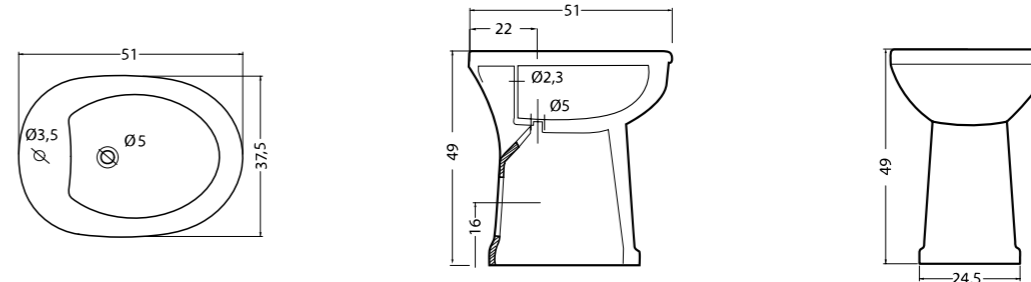

CONFORT VASO-BIDET/P cod. 100103
Vaso - Bidet Confort scarico a parete
Wc - Bidet Confort with wall drain

CONFORT VASO/S APERTO cod. 100104
Vaso Confort aperto scarico a terra
Open Wc Confort with floor drain

CONFORT VASO-BIDET/P APERTO cod. 100107
Vaso - Bidet Confort aperto scarico a parete
Open Wc - Bidet Confort with wall drain