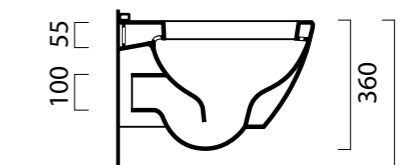

technicalshort

technicalshort

SHORT sospeso cod. 30120101
Bidet sospeso short monoforo.
Wall hung bidet short single tap hole.