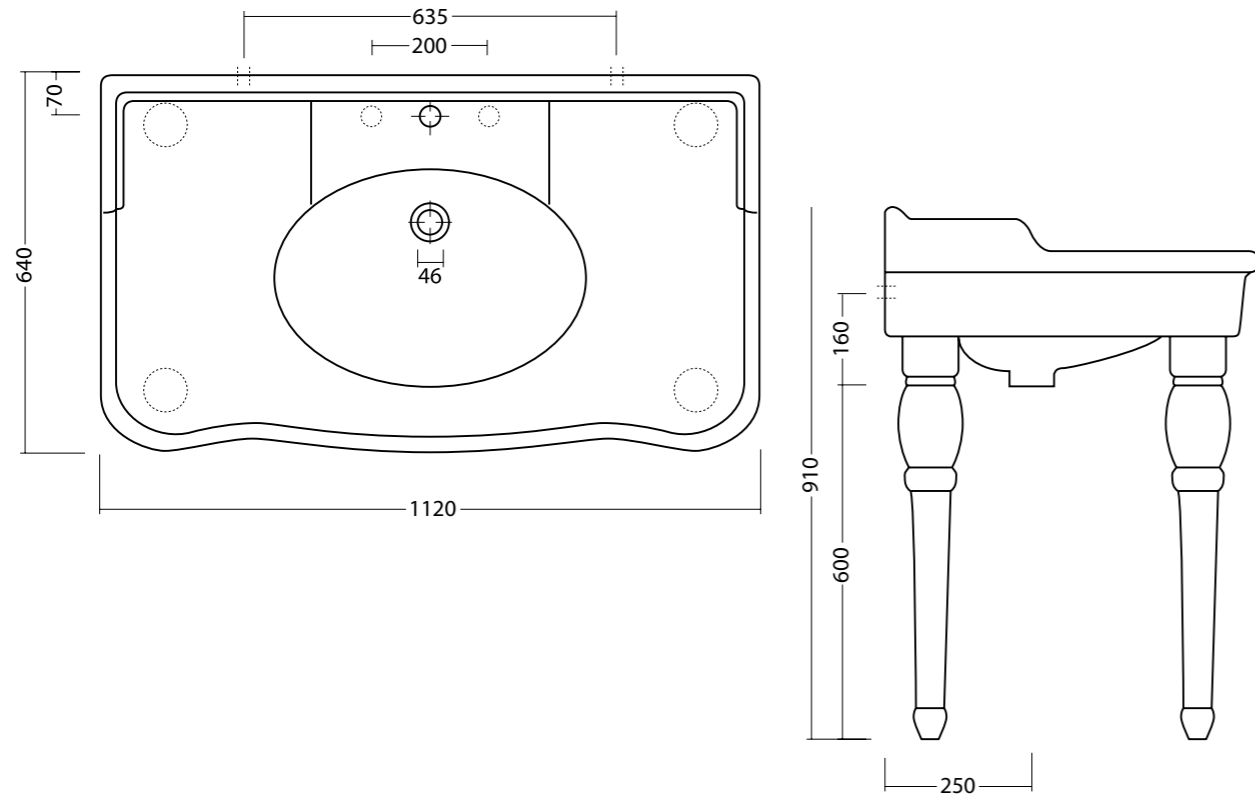

BOHEME 112 cod. 28250101
Consolle boheme 112, rubinetteria mono/tre fori. Installazione su gambe in ceramica.
Consolle boheme 112, single/three tap holes. On legs installation.

BOHEME GAMBA cod. 28270101
Gamba in ceramica per consolle boheme.
Boheme ceramic leg for consolle.