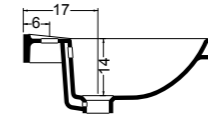

SLEEPY beverino 40 cod. 400404
 Lavabo Sleepy beverino da cm.40
Drinking fountain washbasin Sleepy of cm.40

SLEEPY lavabo 41 cod. 400405
Lavabo Sleepy da cm.41
Washbasin Sleepy of cm.41

SLEEPY lavabo 58 cod. 400408
Lavabo Sleepy da cm.58
Washbasin Sleepy of cm.58