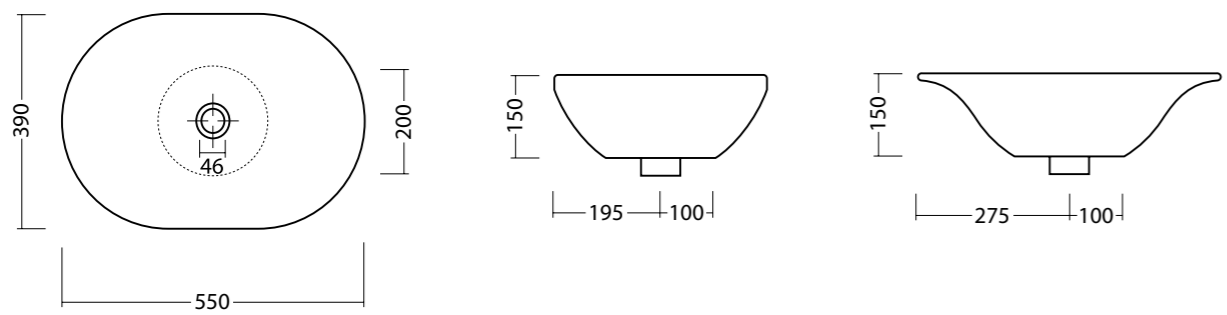

JOKER POT cod. 29170101
Lavabo joker pot, rubinetteria da piano o parete. Installazione appoggio o sospesa con staffa ceramica monoforo.
Washbasin joker pot wall or countertop tap hole. Countertop or wall hung installation with ceramic support single tap hole.