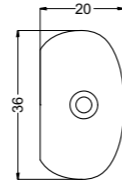

CONFORT VASO MBL ECO / S cod. 100118
Vaso monoblocco Confort-Eco scarico a terra con cassetta
Wc monobloc Confort-Eco with floor drain with cistern

CASSETTA MBL CONFORT ECO cod. 100118C
Cassetta monoblocco confort eco
Monoblock cistern confort eco