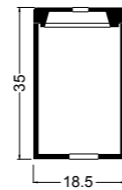

CONFORT VASO MBL cod. 100108
Vaso monoblocco Confort con cassetta
Wc monobloc Confort with cistern

CONFORT CASSETTA MBL cod. 100108C
Cassetta monoblocco confort
Monoblock cistern confort