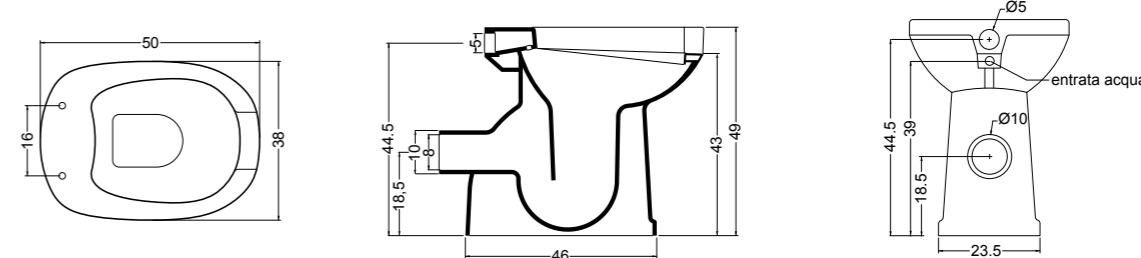

CONFORT VASO-BIDET/P APERTO cod. 100107
Vaso - Bidet Confort aperto scarico a parete
Open Wc - Bidet Confort with wall drain