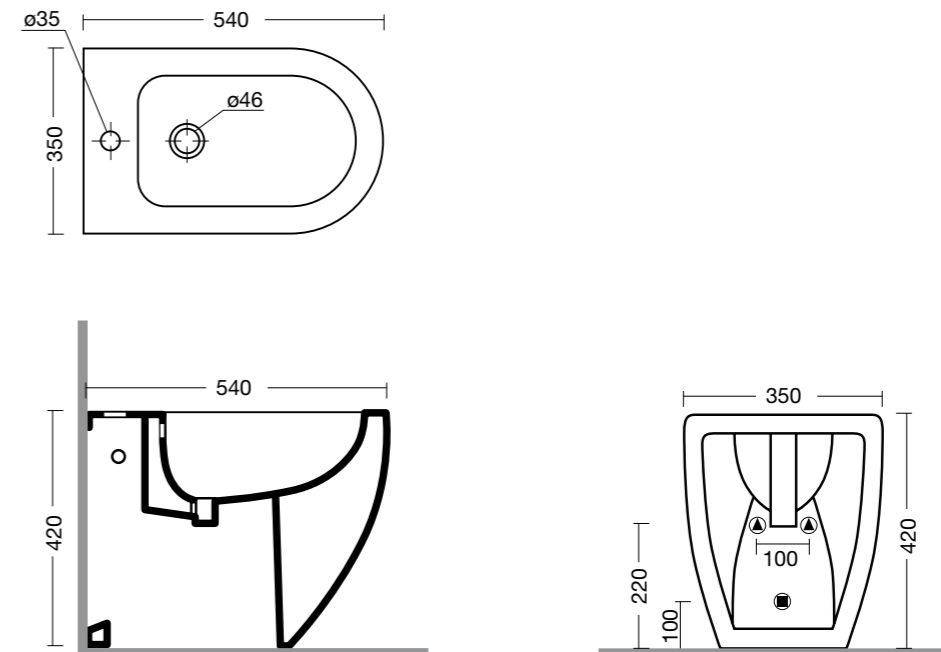

FORM SQUARE sospeso cod. 22300101
Vaso sospeso form square.
Wall hung WC form square.

FORM SQUARE bidet cod. 22250101
Bidet from monoforo.
Bidet from single tap hole.