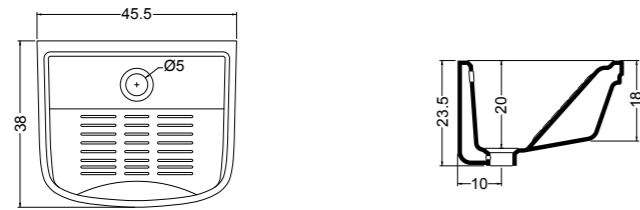

technicallaundry

LAUNDRY 45x38 cod. 300304
Pilozzo Laundry da cm.45x38 con strizzatoio
Basin Laundry of cm.45x38 with wringer

technicalmisurina