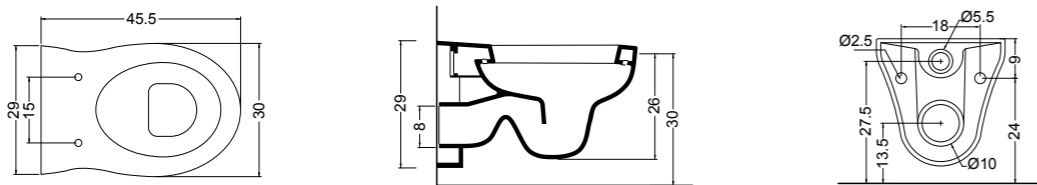

SLEEPY vaso infanzia S cod. 400400
Vaso infanzia Sleepy scarico a terra
Infancy Wc sleepy with floor drain

SLEEPY 47x33 cod. 400403
Lavabo ad angolo Sleepy da cm.47x33
Corner washbasin Sleepy of cm.47x33

SLEEPY vaso infanzia P cod. 400401
Vaso infanzia Sleepy scarico a parete
Infancy Wc sleepy with wall drain

SLEEPY PENTA cod. 400409
Lavabo ad angolo Sleepy Penta
Corner washbasin Sleepy Penta