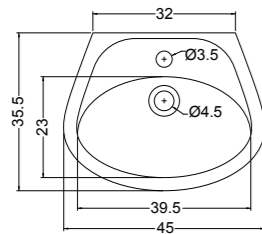

SLEEPY beverino 40 cod. 400404
 Lavabo Sleepy beverino da cm.40
Drinking fountain washbasin Sleepy of cm.40

SLEEPY lavabo 41 cod. 400405
Lavabo Sleepy da cm.41
Washbasin Sleepy of cm.41

SLEEPY lavabo 58 cod. 400408
Lavabo Sleepy da cm.58
Washbasin Sleepy of cm.58