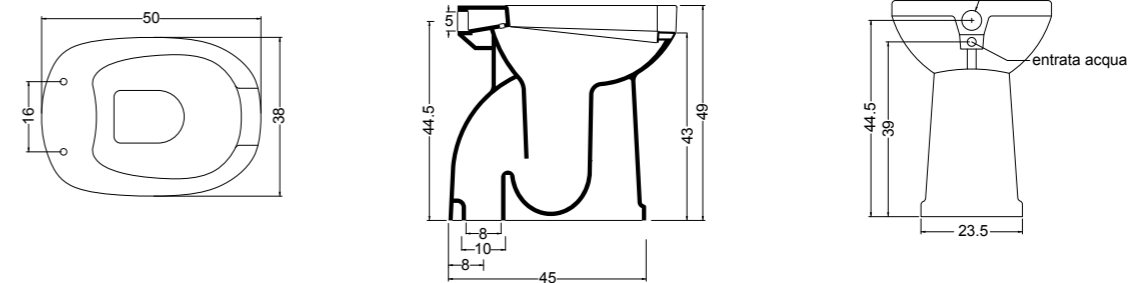

CONFORT VASO-BIDET/S cod. 100102
Vaso - Bidet Confort scarico a terra
Wc - Bidet Confort with floor drain

CONFORT VASO-BIDET/S APERTO cod. 100106
Vaso - Bidet Confort aperto scarico a terra
Open Wc - Bidet Confort with floor drain