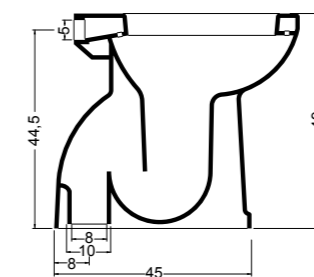

QUADRO PLUS cod. 25110301
Lavabo quadro plus, rubinetteria monoforo. Installazione ad appoggio.
Wash basin quadro plus, single tap hole. Countertop installation.

CONFORT VASO/S cod. 100100
Vaso Confort scarico a terra
Wc Confort with floor drain

CONFORT VASO/P cod. 100101
Vaso Confort scarico a parete
Wc Confort with wall drain