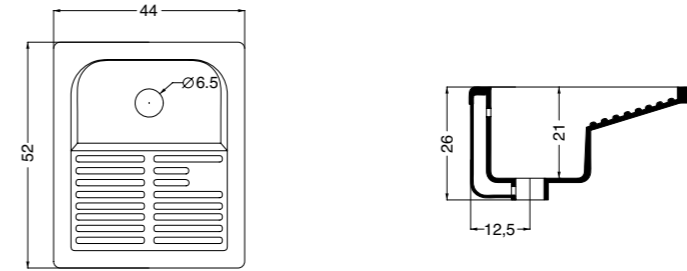

MISURINA 44x52 cod. 300306
Lavatoio Misurina da cm.44x52 con strizzatoio
Basin Misurina of cm.44x52 with wringer