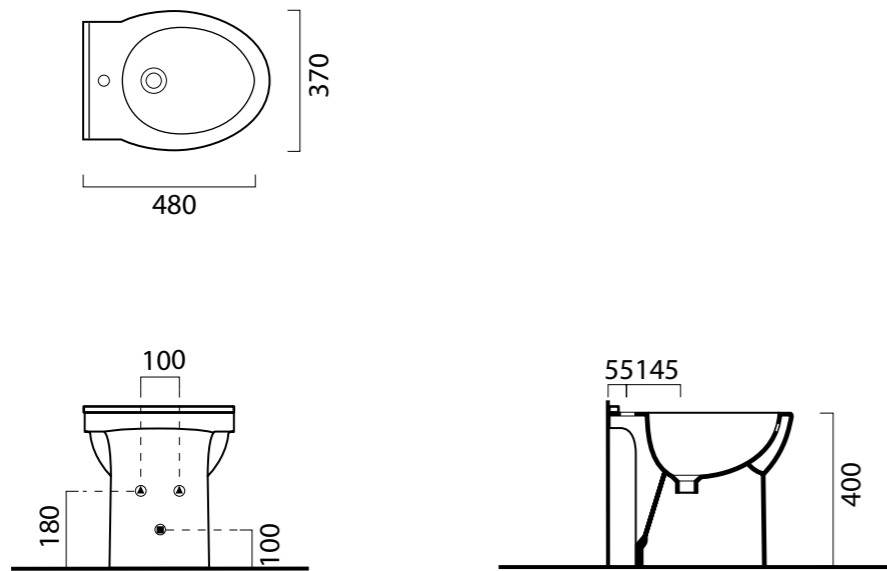

SHORT bidet cod. 30110101
Bidet short monoforo.
Bidet short single tap hole.