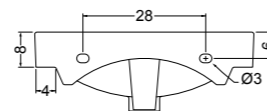

SLEEPY lavabo 50 cod. 400407
Lavabo Sleepy da cm.50
Washbasin Sleepy of cm.50