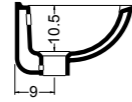

SLEEPY beverino 40 cod. 400404
 Lavabo Sleepy beverino da cm.40
Drinking fountain washbasin Sleepy of cm.40

SLEEPY lavabo 41 cod. 400405
Lavabo Sleepy da cm.41
Washbasin Sleepy of cm.41

SLEEPY lavabo 58 cod. 400408
Lavabo Sleepy da cm.58
Washbasin Sleepy of cm.58