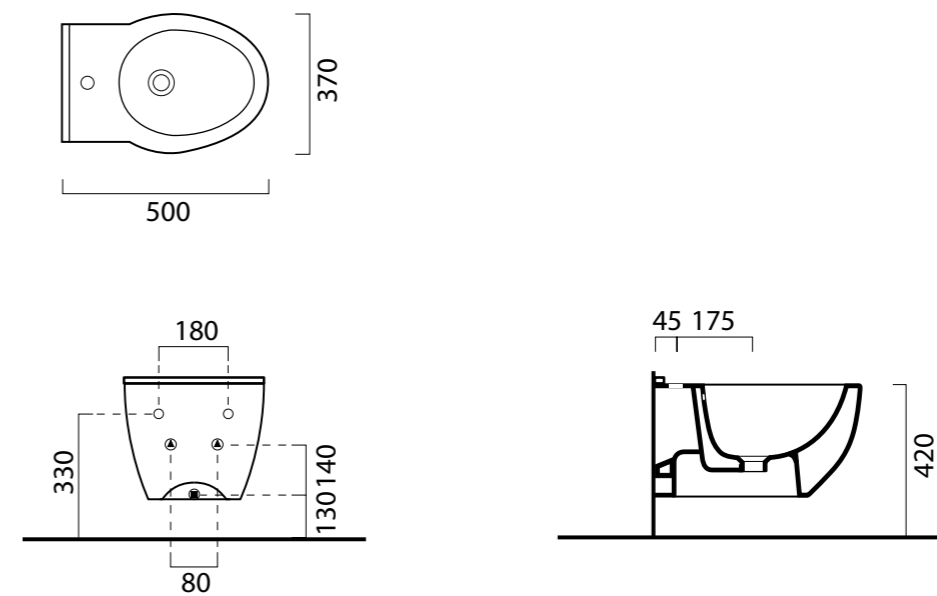

SHORT sospeso cod. 30120101
Bidet sospeso short monoforo.
Wall hung bidet short single tap hole.