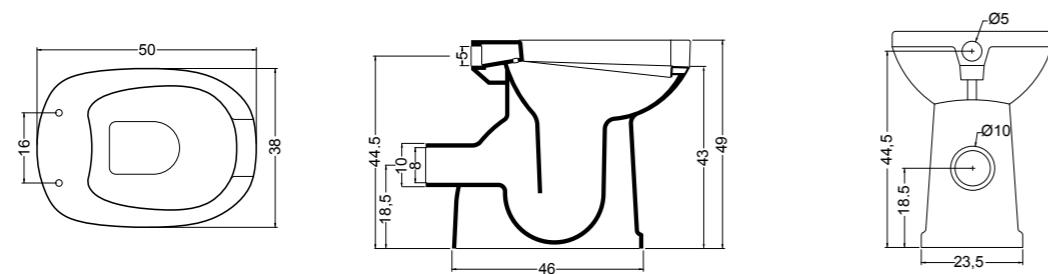

CONFORT VASO-BIDET/P cod. 100103
Vaso - Bidet Confort scarico a parete
Wc - Bidet Confort with wall drain

CONFORT VASO/S APERTO cod. 100104
Vaso Confort aperto scarico a terra
Open Wc Confort with floor drain

CONFORT VASO-BIDET/P APERTO cod. 100107
Vaso - Bidet Confort aperto scarico a parete
Open Wc - Bidet Confort with wall drain