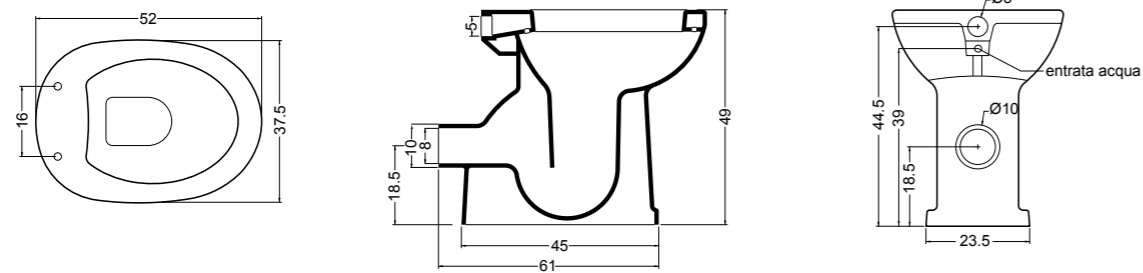

TULIP SMALL cod. 24100301
Lavabo tulip small, rubinetteria da piano o parete. Installazione ad appoggio.
Wash basin tulip small, countertop or wall tap hole. Countertop installation.

CONFORT VASO-BIDET/P cod. 100103
Vaso - Bidet Confort scarico a parete
Wc - Bidet Confort with wall drain