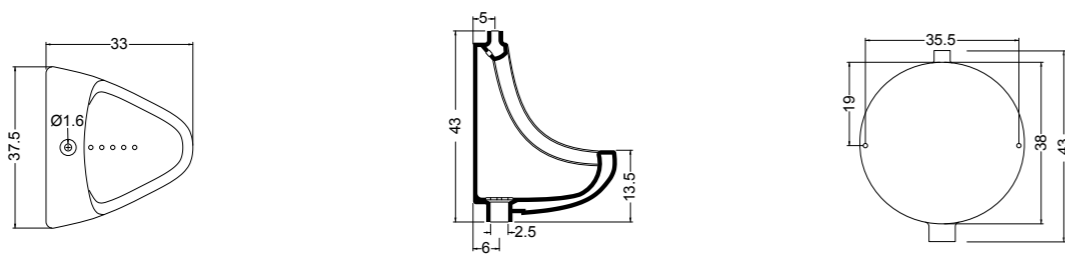

COMMUNITY turca cod. 200201
Vaso alla turca Community senza sifone installazione a filo pavimento
Turkish wc Community without siphon installation at floor level