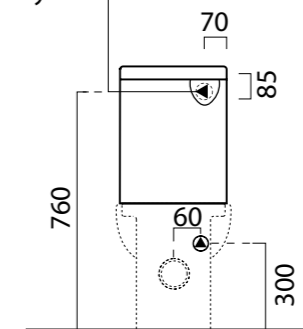

Entrata acqua dal retro
Back water entry