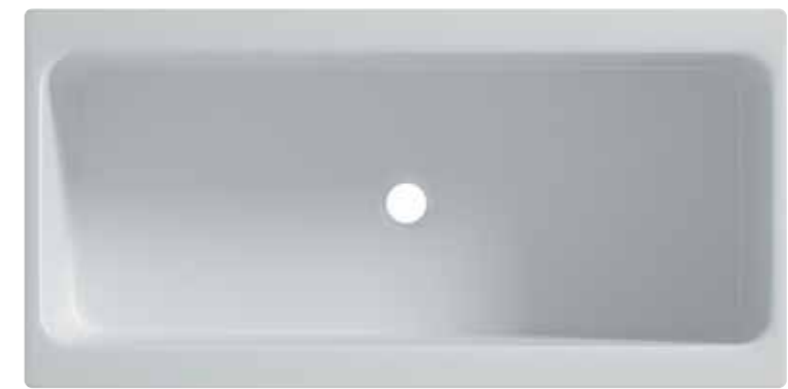

community

lavabo canale community 90/120

cod.200207

Lavabo canale Community 90/120

Washbasin Community 90/120