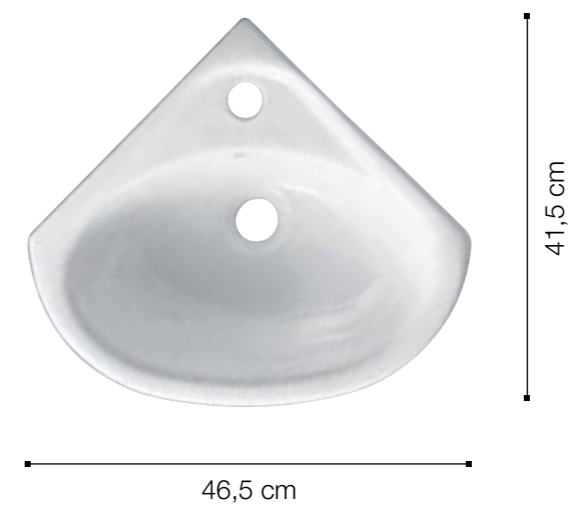

sleepy

sleepy

lavabo sleepy angolo 47x33

cod.400403

Lavabo ad angolo Sleepy da cm.47x33

Corner washbasin Sleepy of cm.47x33

sleepy

sleepy