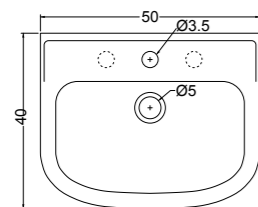

SLEEPY lavabo 50 cod. 400407
Lavabo Sleepy da cm.50
Washbasin Sleepy of cm.50