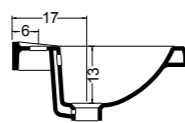

SLEEPY lavabo 50 cod. 400407
Lavabo Sleepy da cm.50
Washbasin Sleepy of cm.50