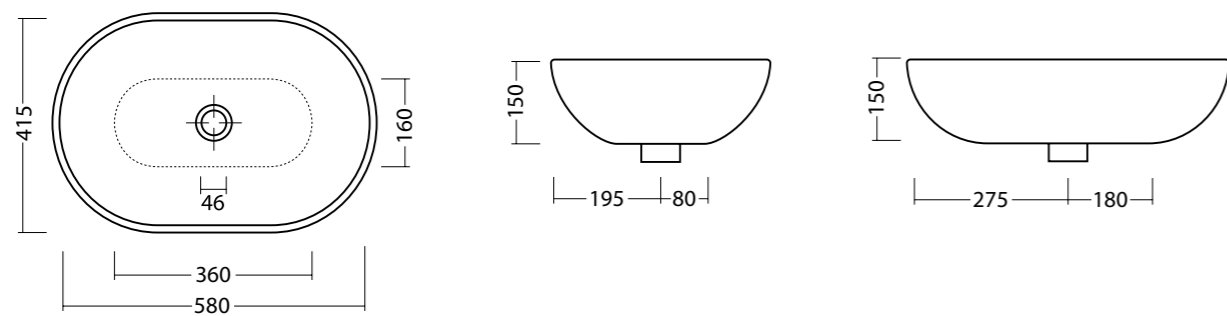

JOKER DISH cod. 29210301
Lavabo joker dish, rubinetteria da piano o parete. Installazione appoggio o sospesa con staffa ceramica monoforo.
Washbasin joker dish wall or countertop tap hole. Countertop or wall hung installation with ceramic support single tap hole.

JOKER BOWL cod. 29160101
Lavabo joker bowl ,rubinetteria da piano o parete. Installazione appoggio o sospesa con staffa ceramica monoforo.
Washbasin joker bowl wall or countertop tap hole. Countertop or wall hung installation with ceramic support single tap hole.