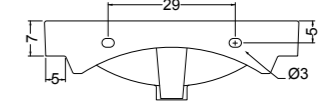

SLEEPY beverino 40 cod. 400404
 Lavabo Sleepy beverino da cm.40
Drinking fountain washbasin Sleepy of cm.40

SLEEPY lavabo 41 cod. 400405
Lavabo Sleepy da cm.41
Washbasin Sleepy of cm.41

SLEEPY lavabo 58 cod. 400408
Lavabo Sleepy da cm.58
Washbasin Sleepy of cm.58