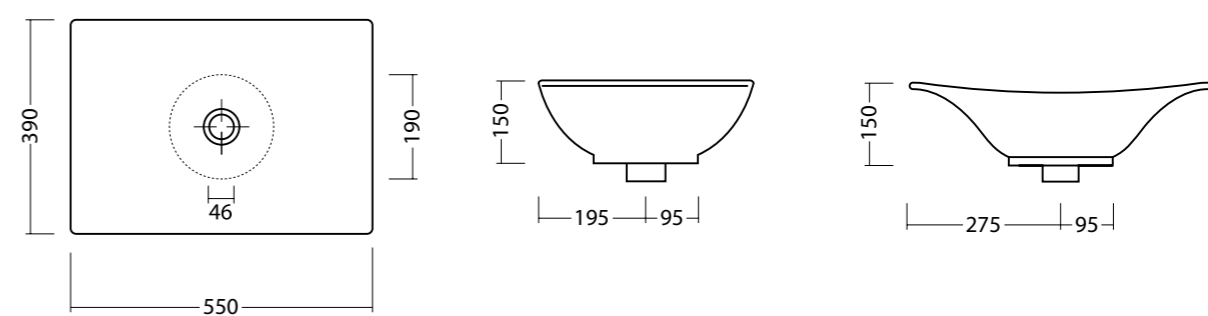

JOKER CUP cod. 29140301
Lavabo joker cup, rubinetteria da piano o parete. Installazione appoggio o sospesa con staffa ceramica monoforo.
Washbasin joker cup wall or countertop tap hole. Countertop or wall hung installation with ceramic support single tap hole.

JOKER ALA cod. 29180101
Lavabo joker ala ,rubinetteria da piano o parete. Installazione appoggio o sospesa con staffa ceramica monoforo.
Washbasin joker ala wall or countertop tap hole. Countertop or wall hung installation with ceramic support single tap hole.