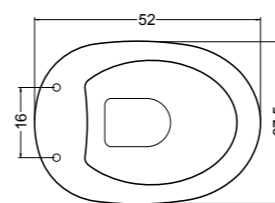

QUADRO PLUS cod. 25110301
Lavabo quadro plus, rubinetteria monoforo. Installazione ad appoggio.
Wash basin quadro plus, single tap hole. Countertop installation.

CONFORT VASO/S cod. 100100
Vaso Confort scarico a terra
Wc Confort with floor drain

CONFORT VASO/P cod. 100101
Vaso Confort scarico a parete
Wc Confort with wall drain