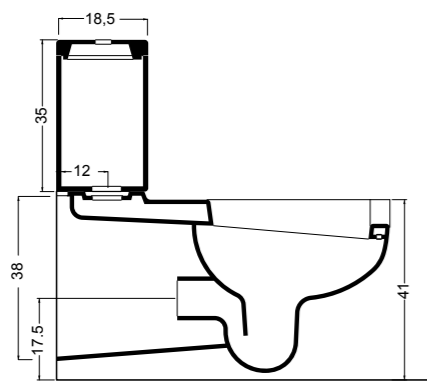

CONFORT VASO MBL cod. 100108
Vaso monoblocco Confort con cassetta
Wc monobloc Confort with cistern

CONFORT CASSETTA MBL cod. 100108C
Cassetta monoblocco confort
Monoblock cistern confort

CONFORT vaso sospeso 76 cod. 100110
Vaso sospeso Confort 76
Wall hung Wc Confort 76

CONFORT bidet sospeso cod. 100123
Bidet confort sospeso open
Wall hung wc confort open