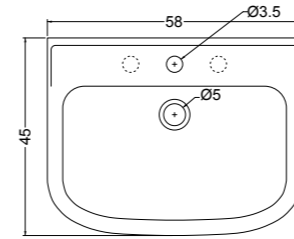

SLEEPY beverino 40 cod. 400404
 Lavabo Sleepy beverino da cm.40
Drinking fountain washbasin Sleepy of cm.40

SLEEPY lavabo 41 cod. 400405
Lavabo Sleepy da cm.41
Washbasin Sleepy of cm.41

SLEEPY lavabo 58 cod. 400408
Lavabo Sleepy da cm.58
Washbasin Sleepy of cm.58