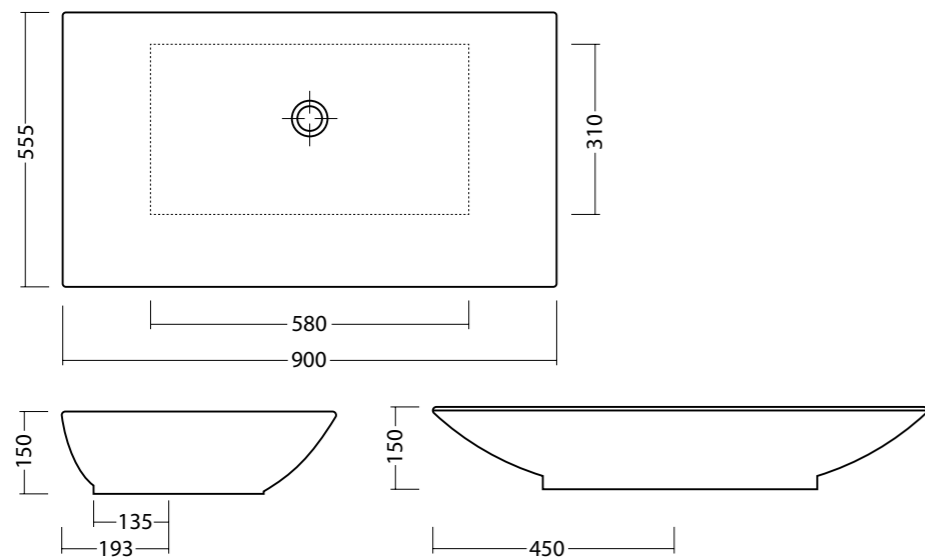

BOHEME CASSETTA alta cod. 28320101
Cassetta alta boheme.
High cistern boheme.

JOKER TRAY cod. 29200301
Lavabo joker tray, rubinetteria da piano o parete. Installazione appoggio.
Washbasin joker tray wall or countertop tap hole. Countertop installation.