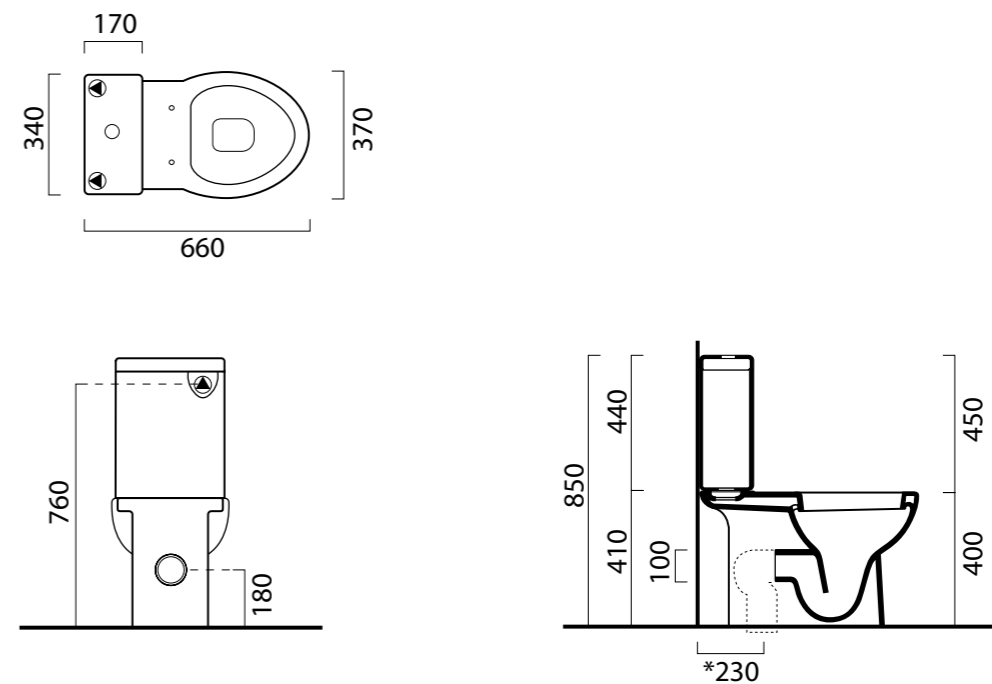

SHORT sospeso cod. 30130101
Vaso sospeso short.
Wall hung wc short.

SHORT vaso monoblocco cod. 30140101
Vaso short monoblocco con scarico a terra.
Monobloc WC short with s outlet.