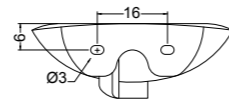

SLEEPY beverino 40 cod. 400404
 Lavabo Sleepy beverino da cm.40
Drinking fountain washbasin Sleepy of cm.40

SLEEPY lavabo 41 cod. 400405
Lavabo Sleepy da cm.41
Washbasin Sleepy of cm.41

SLEEPY lavabo 58 cod. 400408
Lavabo Sleepy da cm.58
Washbasin Sleepy of cm.58