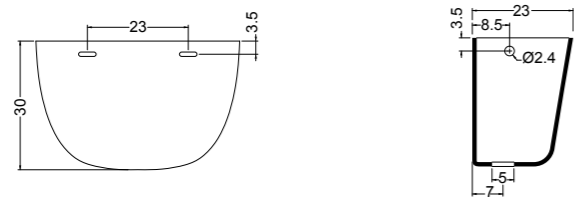

COMMUNITY orinatoio cod. 200202
Orinatoio sospeso Community
Wall hung urinal Community

COMMUNITY cassetta cod. 200206
Cassetta alta universale Community senza coperchio
Universal high level cistern Community without lid