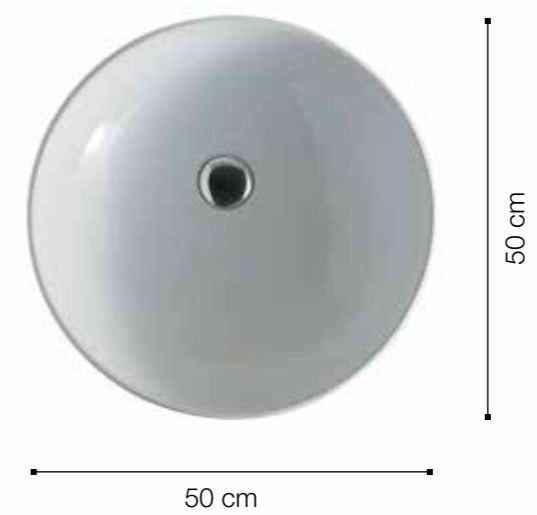

joker

joker

cup

cod. 29140301

Lavabo joker cup, rubinetteria da piano o parete. Installazione sospesa o ad appoggio su staffa ceramica monoforo.
Washbasin joker cup, wall or countertop tap hole. Countertop installation, wall hung installation available with ceramic support single tap hole.