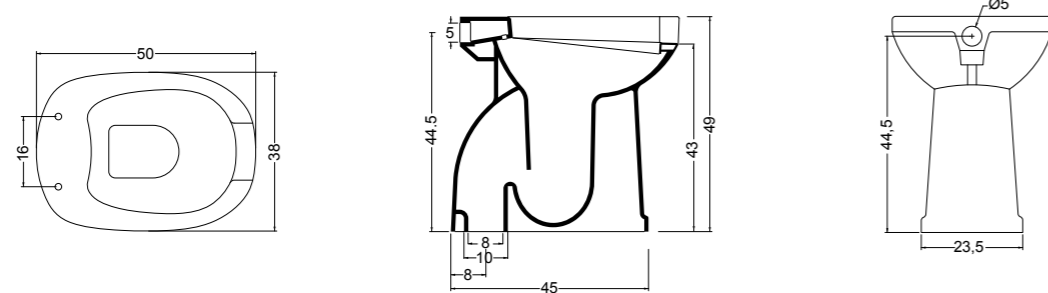

CONFORT VASO/S APERTO cod. 100104
Vaso Confort aperto scarico a terra
Open Wc Confort with floor drain