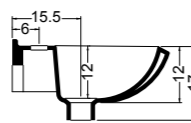

SLEEPY beverino 40 cod. 400404
 Lavabo Sleepy beverino da cm.40
Drinking fountain washbasin Sleepy of cm.40

SLEEPY lavabo 41 cod. 400405
Lavabo Sleepy da cm.41
Washbasin Sleepy of cm.41

SLEEPY lavabo 58 cod. 400408
Lavabo Sleepy da cm.58
Washbasin Sleepy of cm.58