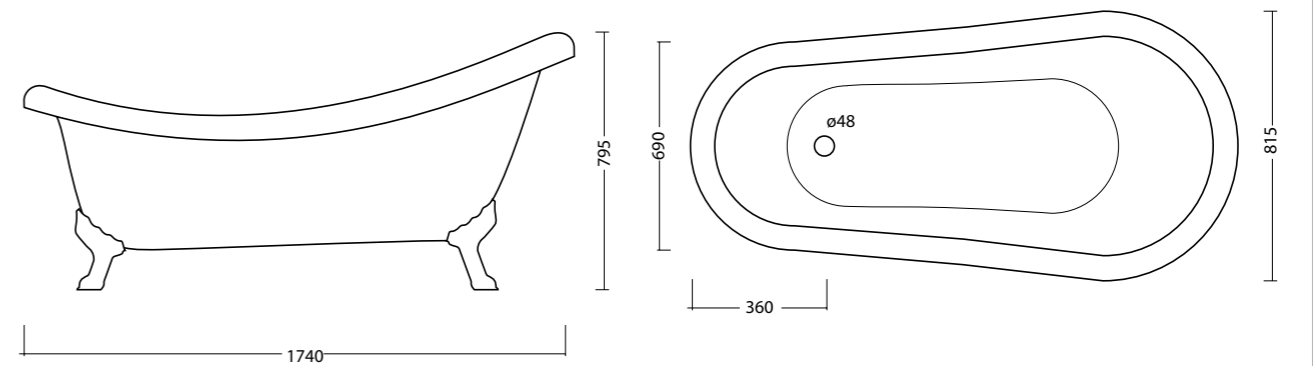

BOHEME VASCA cod. VAB0
Vasca boheme in acrilico 175x81.
Acrylic boheme bathtube 175x81.