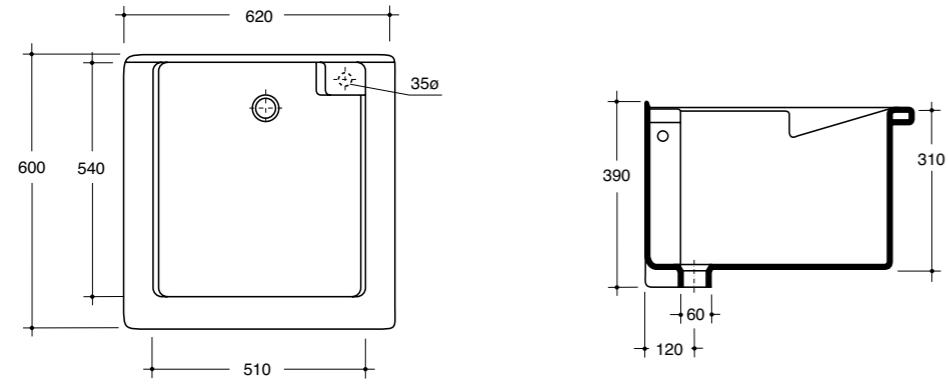

technicalmaggiore

MAGGIORE 62x60 cod. 300312
Lavatoio Maggiore da cm.60x62
Basin Maggiore of cm.60x62