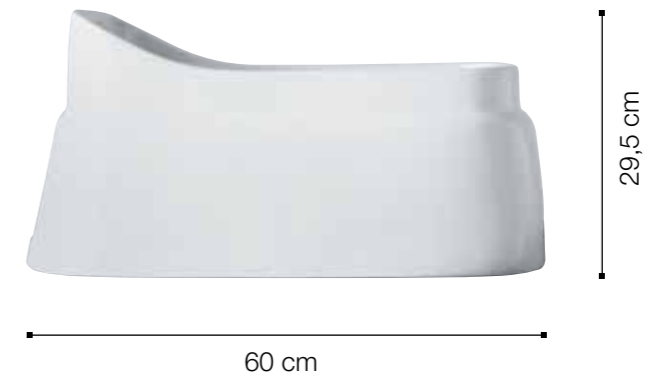

60 cm

50,5 cm

community

vaso community

cod.200203

Vaso Community 2 fori con ventilazione
Wc Community with 2 holes, with aeration

community

lavabo canale community 90/120