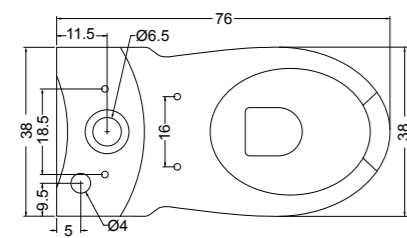

CONFORT VASO MBL cod. 100108
Vaso monoblocco Confort con cassetta
Wc monobloc Confort with cistern

CONFORT CASSETTA MBL cod. 100108C
Cassetta monoblocco confort
Monoblock cistern confort

CONFORT vaso sospeso 76 cod. 100110
Vaso sospeso Confort 76
Wall hung Wc Confort 76

CONFORT bidet sospeso cod. 100123
Bidet confort sospeso open
Wall hung wc confort open