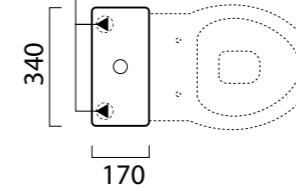

SHORT bidet cod. 30110101
Bidet short monoforo.
Bidet short single tap hole.

SHORT vaso monoblocco cod. 30140101
Vaso short monoblocco con scarico a terra.
Monobloc WC short with s outlet.

SHORT vaso cod. 30100101
vaso short monoforo.
Wc short single tap hole.

Predisposizione entrata acqua dal basso ø20
Prearranged for bottom water entry ø20

Entrata acqua dal retro
Back water entry