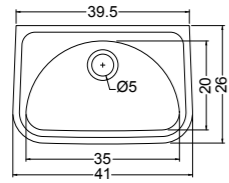

SLEEPY beverino 40 cod. 400404
 Lavabo Sleepy beverino da cm.40
Drinking fountain washbasin Sleepy of cm.40

SLEEPY lavabo 41 cod. 400405
Lavabo Sleepy da cm.41
Washbasin Sleepy of cm.41

SLEEPY lavabo 58 cod. 400408
Lavabo Sleepy da cm.58
Washbasin Sleepy of cm.58