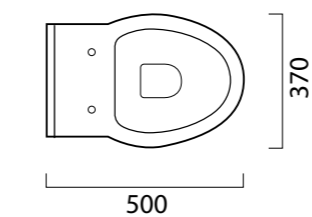

technicalshort

technicalshort

SHORT sospeso cod. 30120101
Bidet sospeso short monoforo.
Wall hung bidet short single tap hole.