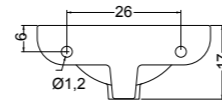

SLEEPY beverino 40 cod. 400404
 Lavabo Sleepy beverino da cm.40
Drinking fountain washbasin Sleepy of cm.40

SLEEPY lavabo 41 cod. 400405
Lavabo Sleepy da cm.41
Washbasin Sleepy of cm.41

SLEEPY lavabo 58 cod. 400408
Lavabo Sleepy da cm.58
Washbasin Sleepy of cm.58