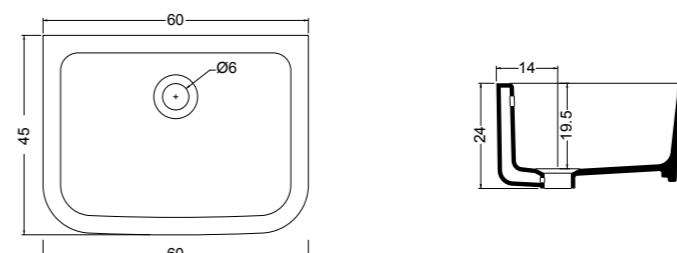

LAUNDRY 45x36 cod. 300300
Pilozzo Laundry da cm.45x36
Basin Laundry of cm.45x36

COMMUNITY canale cod. 200207 / 2002074
Lavabo canale Community 90/120
Washbasin Community 90/120

LAUNDRY 60x45 cod. 300302
Pilozzo Laundry da cm.60x45
Basin Laundry of cm.60x45