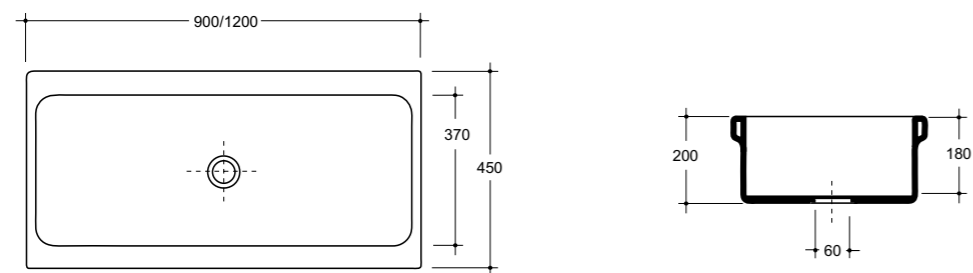

LAUNDRY 45x36 cod. 300300
Pilozzo Laundry da cm.45x36
Basin Laundry of cm.45x36

COMMUNITY canale cod. 200207 / 2002074
Lavabo canale Community 90/120
Washbasin Community 90/120

LAUNDRY 60x45 cod. 300302
Pilozzo Laundry da cm.60x45
Basin Laundry of cm.60x45