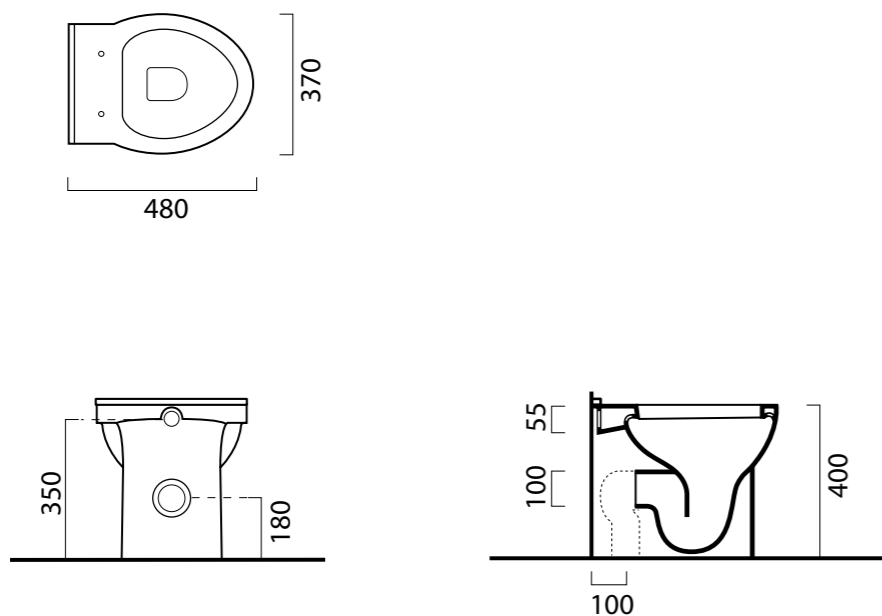

SHORT vaso cod. 30100101
vaso short monoforo.
Wc short single tap hole.

Predisposizione entrata acqua dal basso ø20
Prearranged for bottom water entry ø20

Entrata acqua dal retro
Back water entry